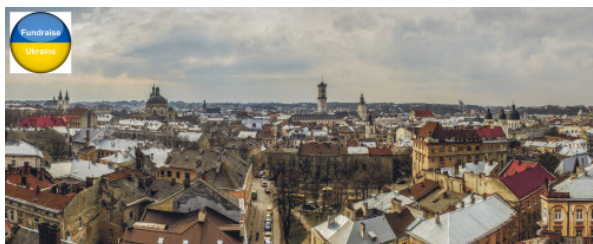

Lviv. Zhovkva Suburb

Brand: Zinoviy (Zenyk) Pidperyhora

Availability: 1

Dimensions: 115.60cm x 3.00cm x 46.40cm

Price: $350.00

Short Description

Lviv. Zhovkva Suburb / ???i?. ?????????? ??????i???

Description

Lviv. Zhovkva Suburb

Long before the 1800's the territory which is considered as the city Lviv previously was surrounded by a wall (perimetre measuring — 1700 m, height — 8 m, thickness — 2 m, with fortified towers located every 60 m). On the exterior a deep moat and an earthen rampart was present. Today, this territory is included in the UNESCO World Heritage List under the name "Ensemble of the Historical Center of Lviv".

Inside this city Ukrainian, Armenian, and Jewish settlements were formed, where mostly representatives of the corresponding nationalities grouped. With the advent of new methods of warfare, when the need for fortress cities disappeared, the Austrian authorities ordered to dismantle the walls around Lviv. Thus, new areas for development were formed.

Previously under Austria, in 1871 Lviv regained the right of city self-government. The city administratively allocated Seredmistia (central part) and 4 suburbs — territories subordinated to the Lviv Magistrate: Zhovkivske, Krakowske, Lychakivske and Halytske. The Zhovkva suburb was located north of the historic center of Lviv, behind the former Krakow gate. It occupied the territories that previously were part of the Krakow suburbs, as well as the far northern regions, which were once called Havrylivka, and today - Pidzamche. Now it is Shevchenkivskyi district of Lviv.